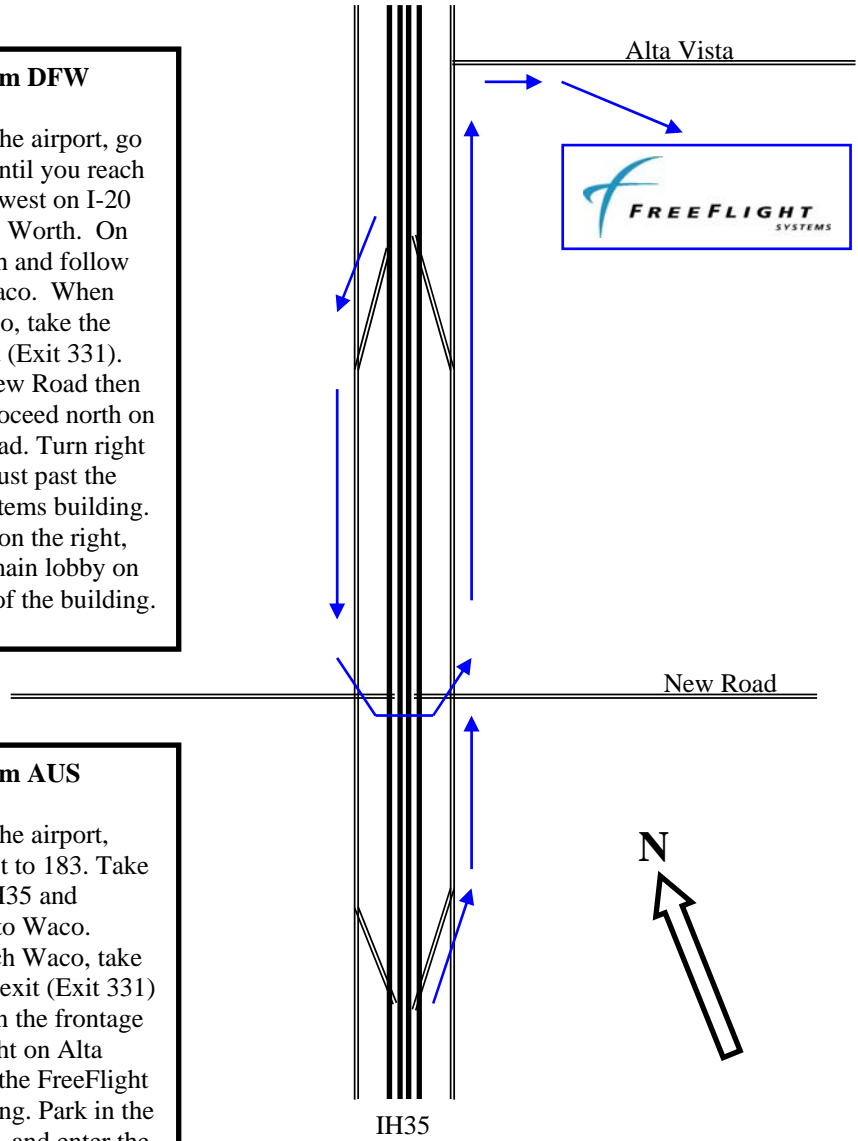

Directions from DFW Airport:
Upon leaving the airport, go south on 360 until you reach I-20. Proceed west on I-20 to I-35W in Ft. Worth. On I-35W go south and follow the signs to Waco. When you reach Waco, take the New Road exit (Exit 331). Turn left on New Road then left again to proceed north on the frontage road. Turn right on Alta Vista just past the FreeFlight Systems building. Park in the lot on the right, and enter the main lobby on the north side of the building.

Directions from AUS Airport:
Upon leaving the airport, take SH71 west to 183. Take 183 north to IH35 and proceed north to Waco. When you reach Waco, take the New Road exit (Exit 331) and go north on the frontage road. Turn right on Alta Vista just past the FreeFlight Systems building. Park in the lot on the right, and enter the main lobby on the north side of the building.

FreeFlight Systems
3700 Interstate 35 South
Waco, TX 76706
1.254.662.0000